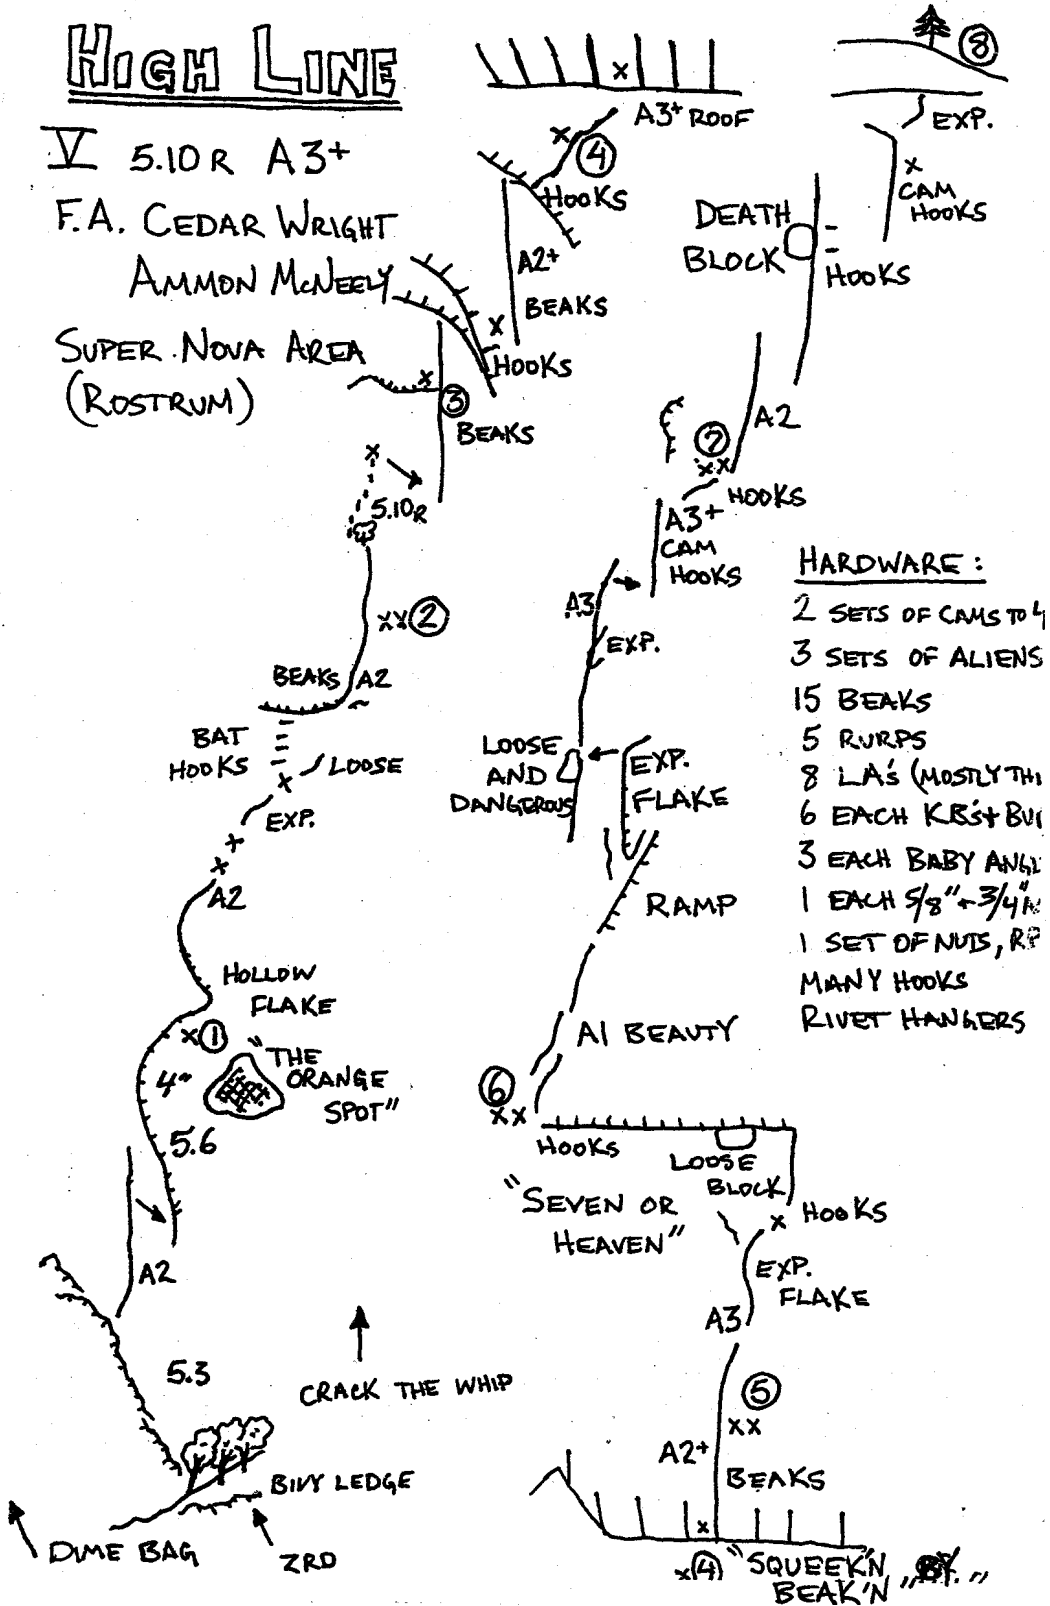

# HIGH LINE

V 5.10R A3+  
 F.A. CEDAR WRIGHT  
 AMMON McNEELY  
 SUPER NOVA AREA  
 (ROSTRUM)

## HARDWARE:

- 2 SETS OF CAMS TO 4
- 3 SETS OF ALIENS
- 15 BEAKS
- 5 RURPS
- 8 LA'S (MOSTLY TH)
- 6 EACH KRST BUI
- 3 EACH BABY ANGL
- 1 EACH 5/8" + 3/4"
- 1 SET OF NUTS, RP
- MANY HOOKS
- RIVET HANGERS